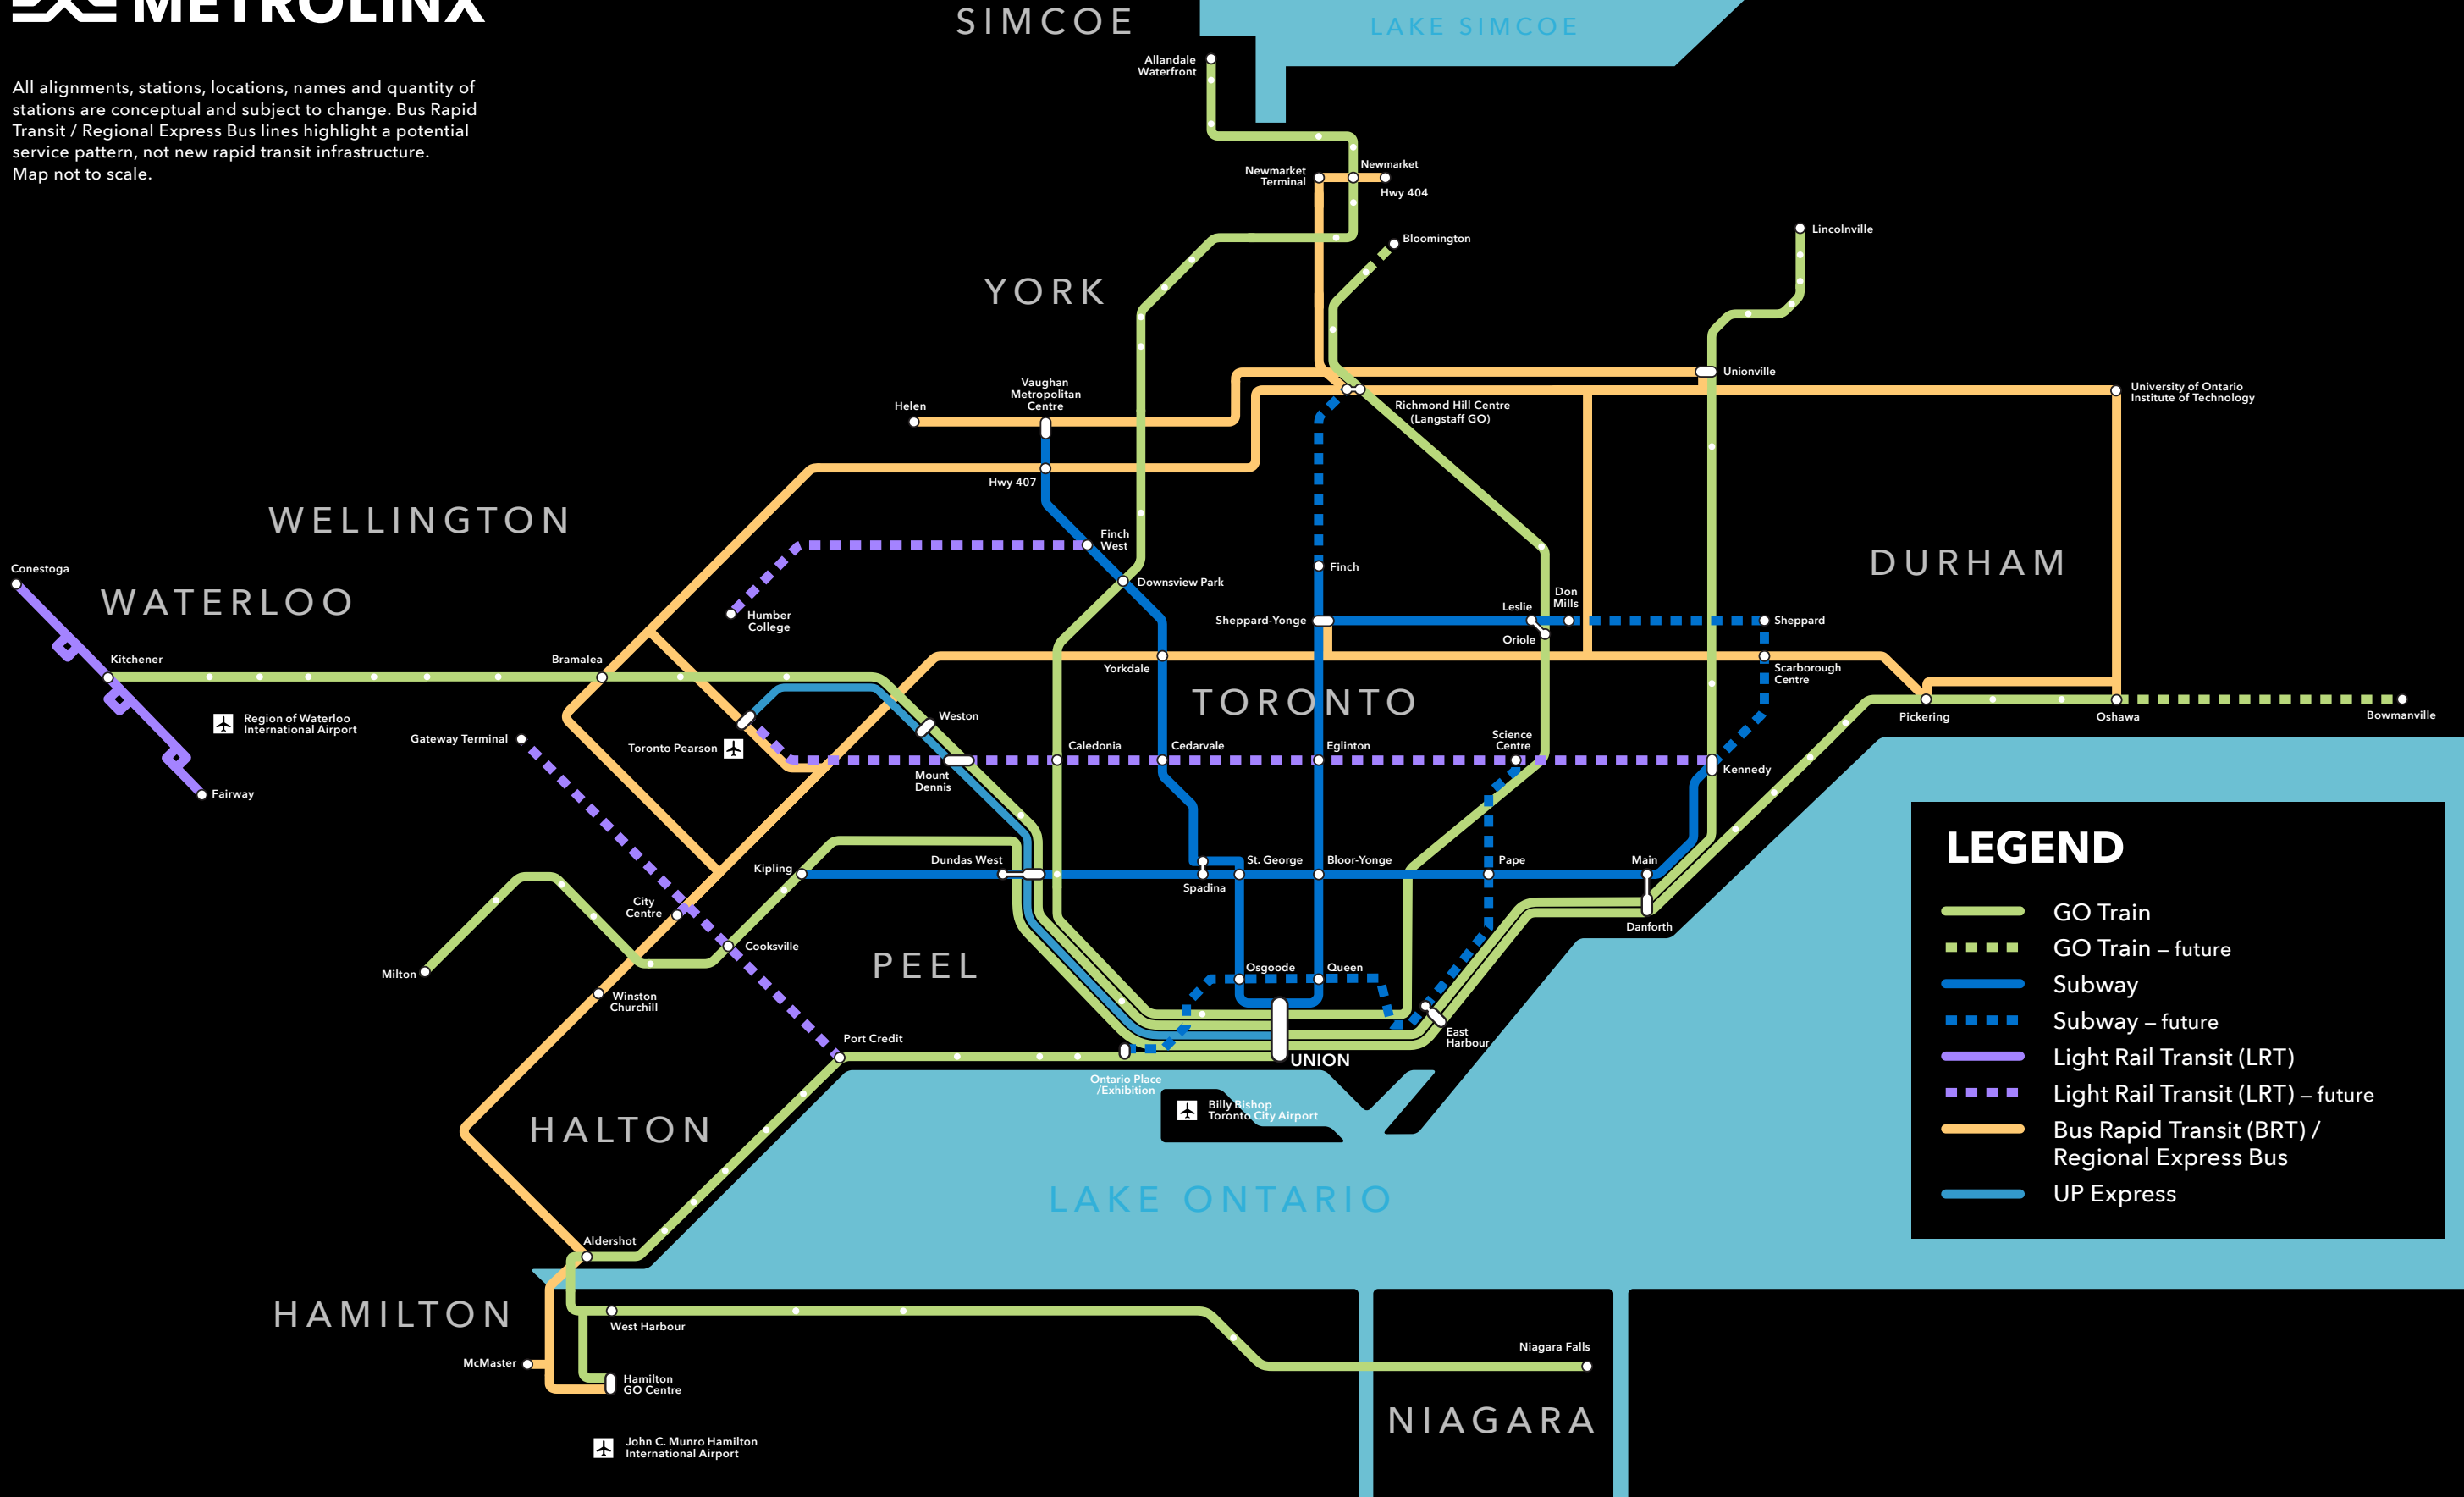

All alignments, stations, locations, names and quantity of stations are conceptual and subject to change. Bus Rapid Transit / Regional Express Bus lines highlight a potential service pattern, not new rapid transit infrastructure. Map not to scale.

LEGEND

- GO Train
- GO Train – future
- Subway
- Subway – future
- Light Rail Transit (LRT)
- Light Rail Transit (LRT) – future
- Bus Rapid Transit (BRT) / Regional Express Bus
- UP Express